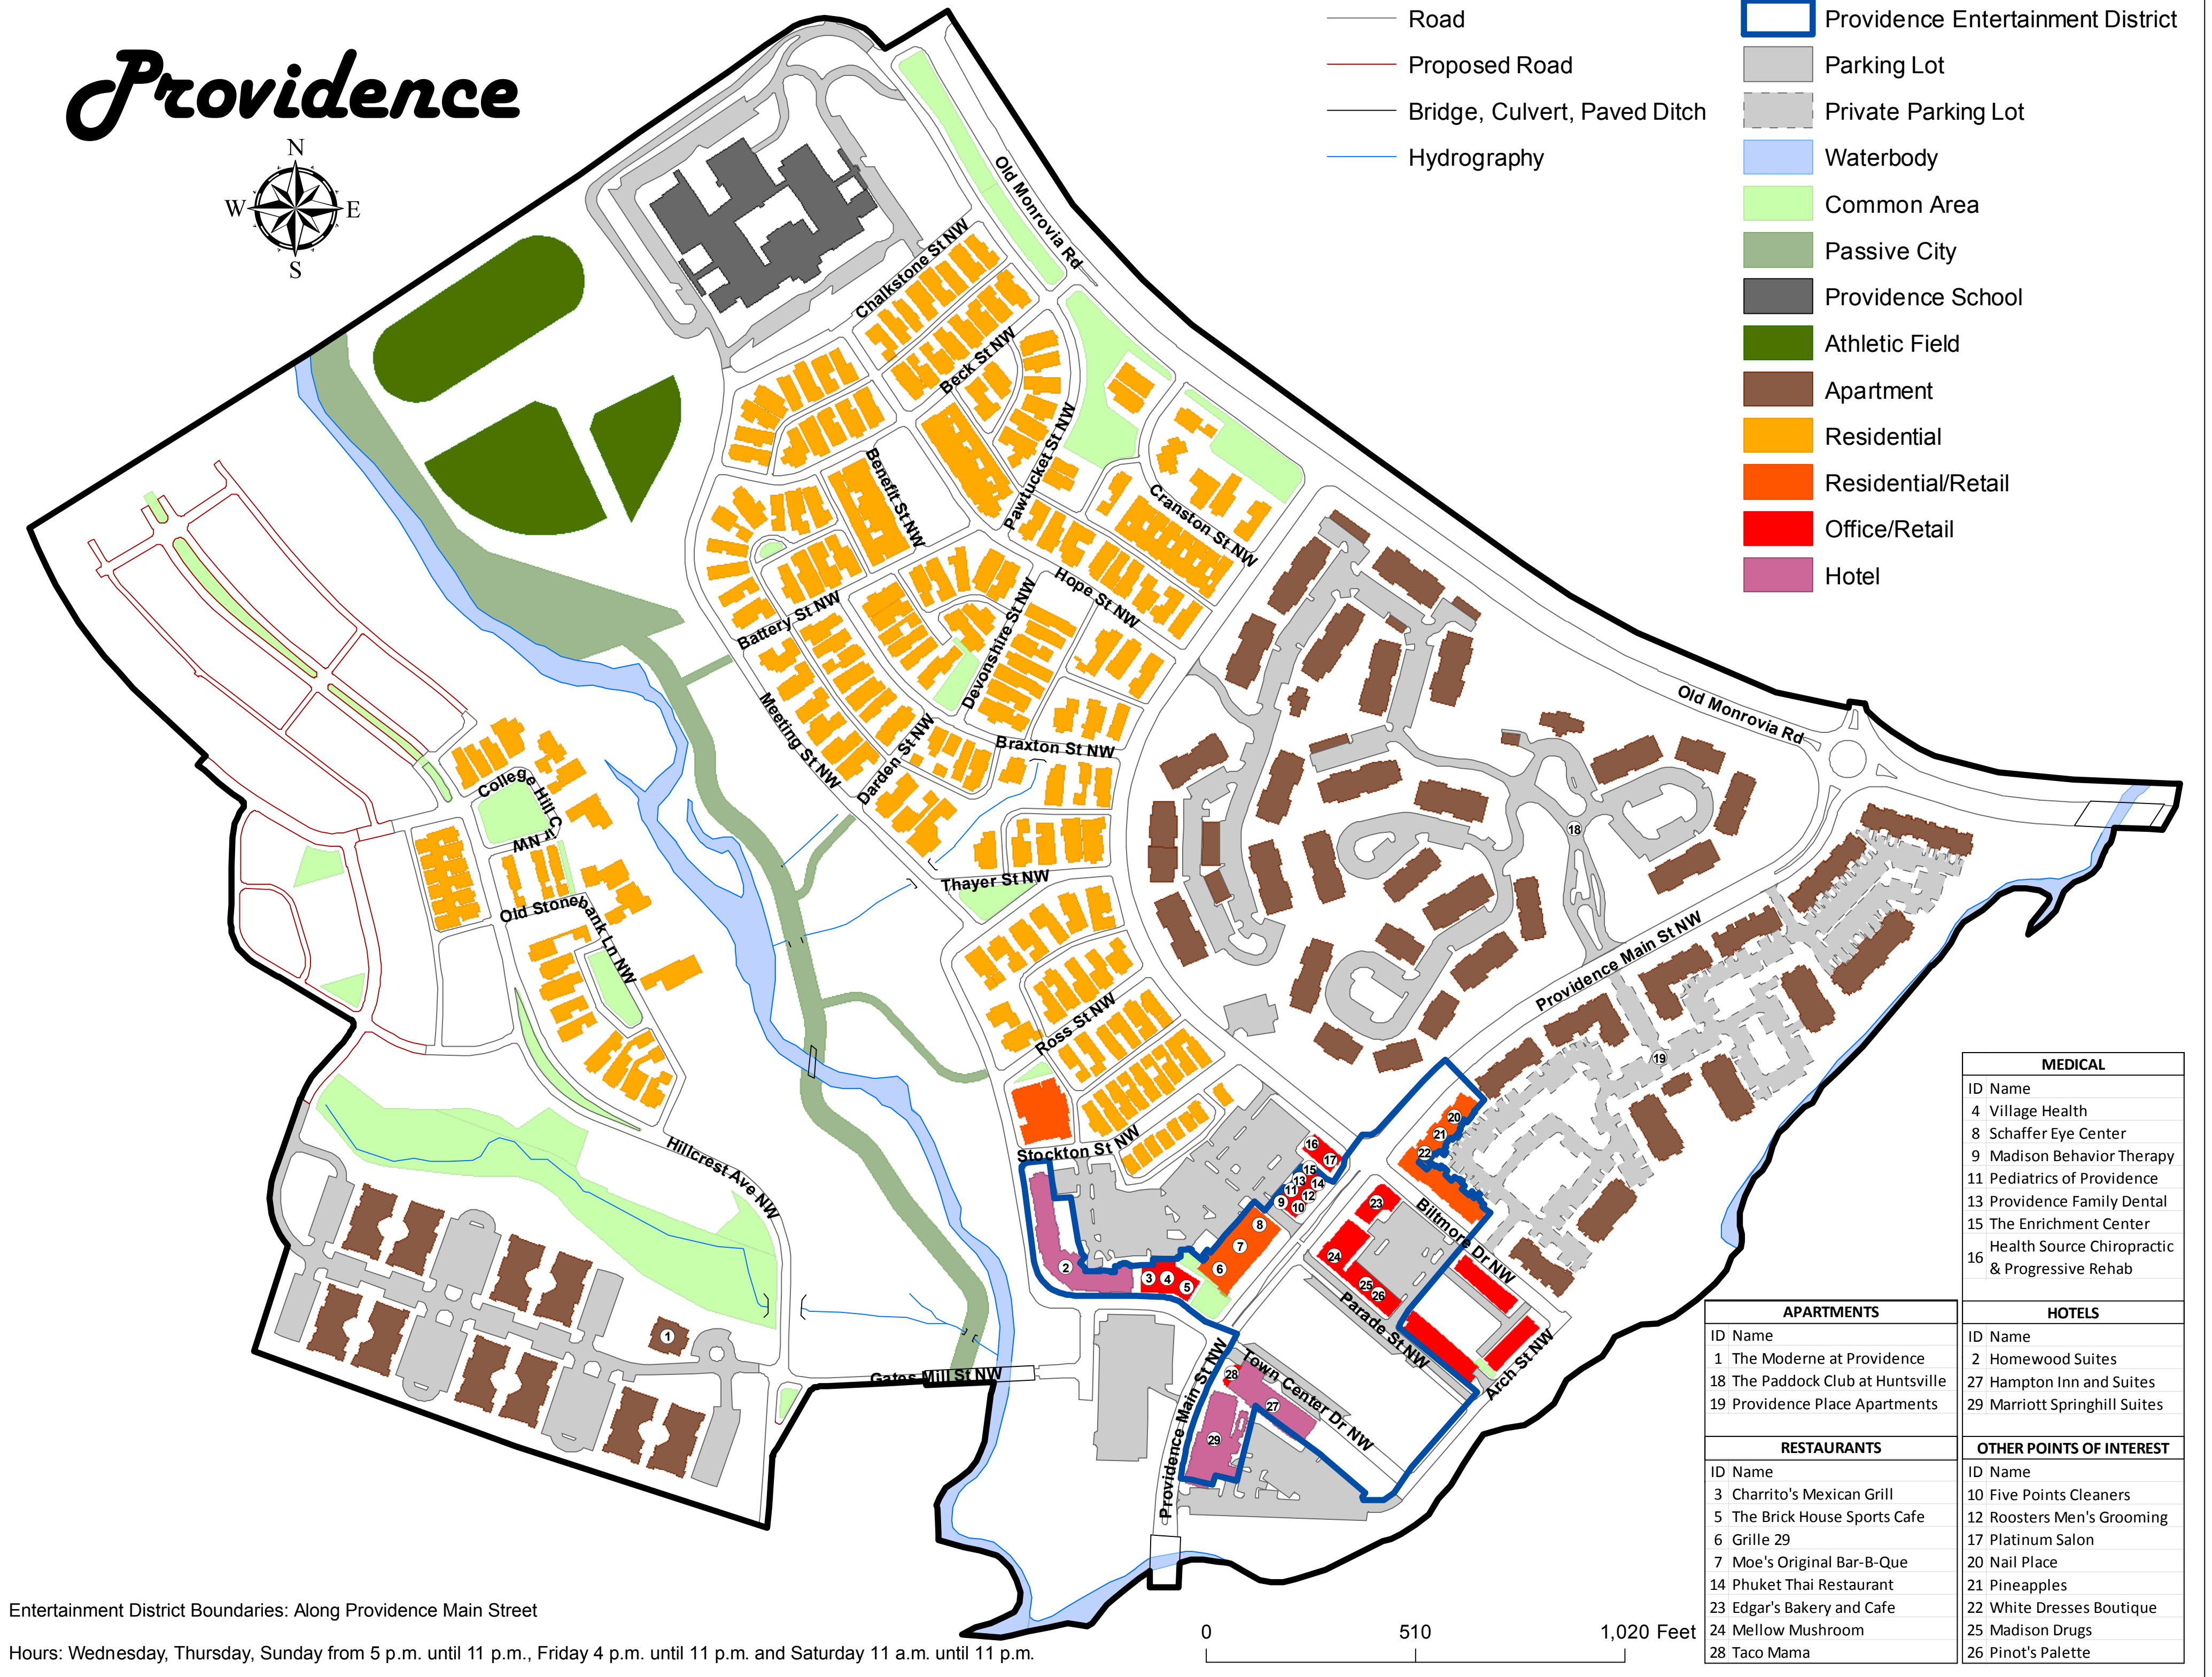

CITY OF HUNTSVILLE ENTERTAINMENT DISTRICTS

Downtown Huntsville

Providence

Butler Green

Overview

Meridian