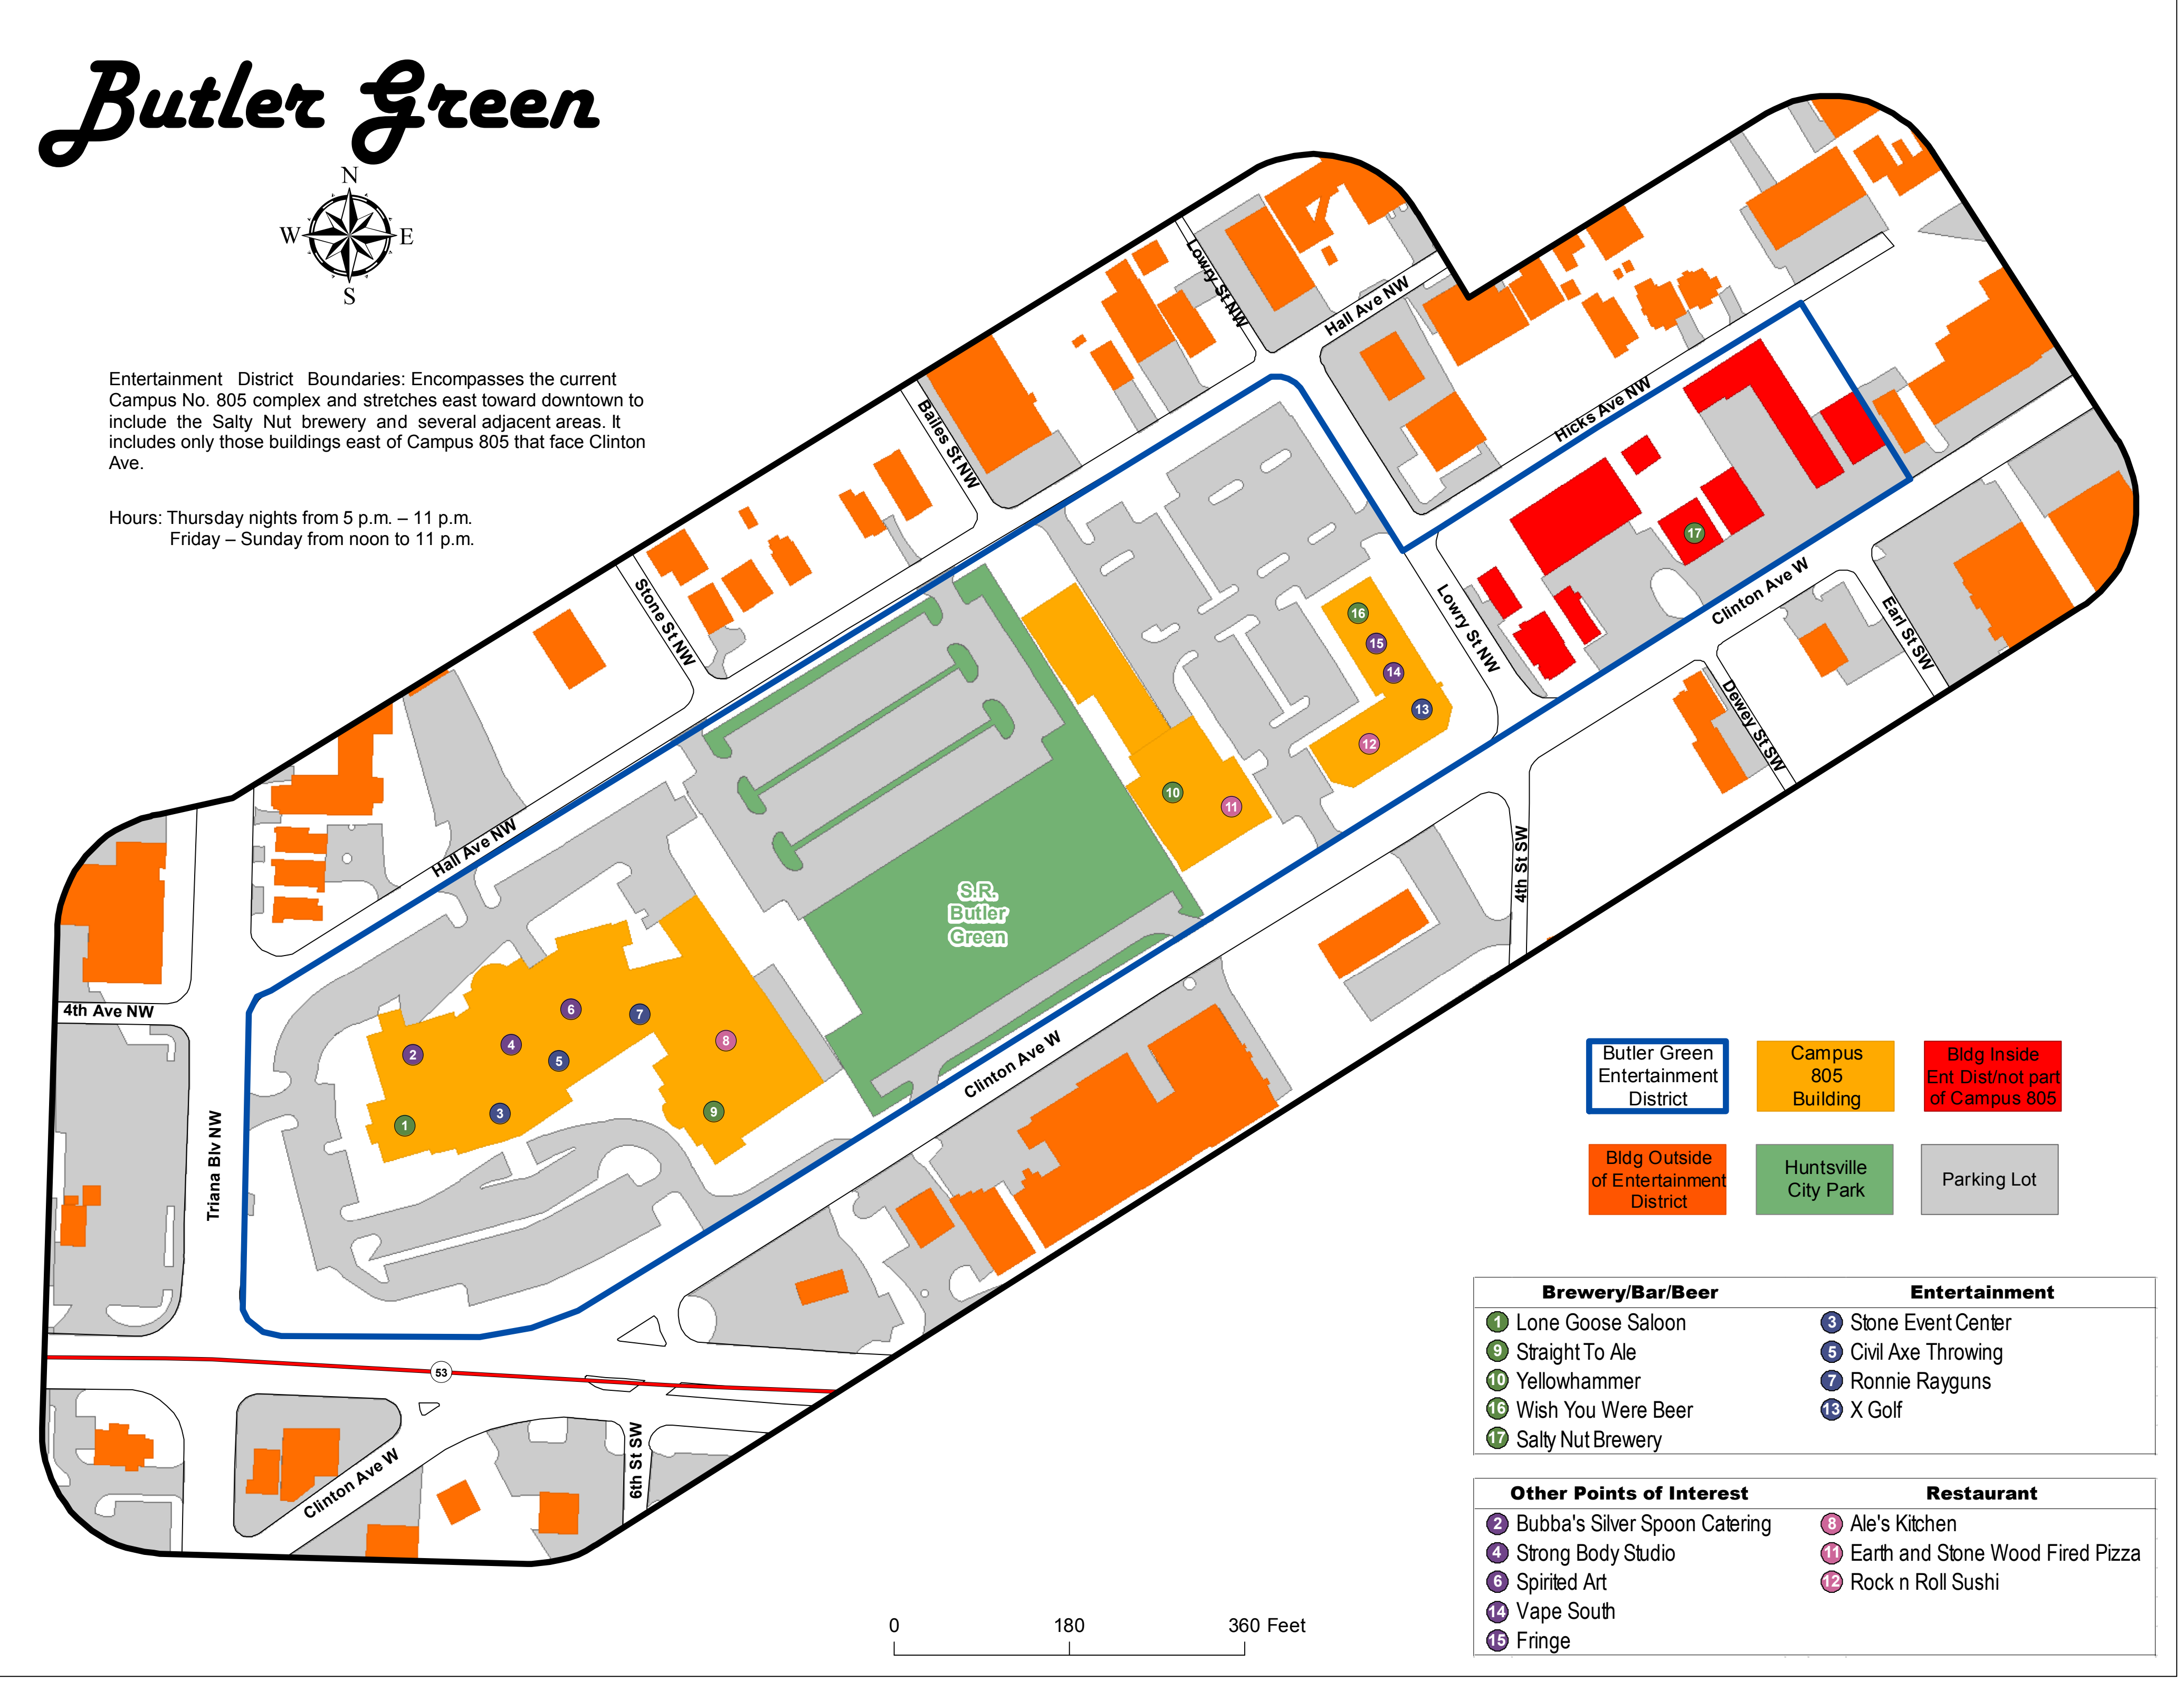

CITY OF HUNTSVILLE ENTERTAINMENT DISTRICTS

Downtown Huntsville

Providence

Butler Green

Overview

Meridian