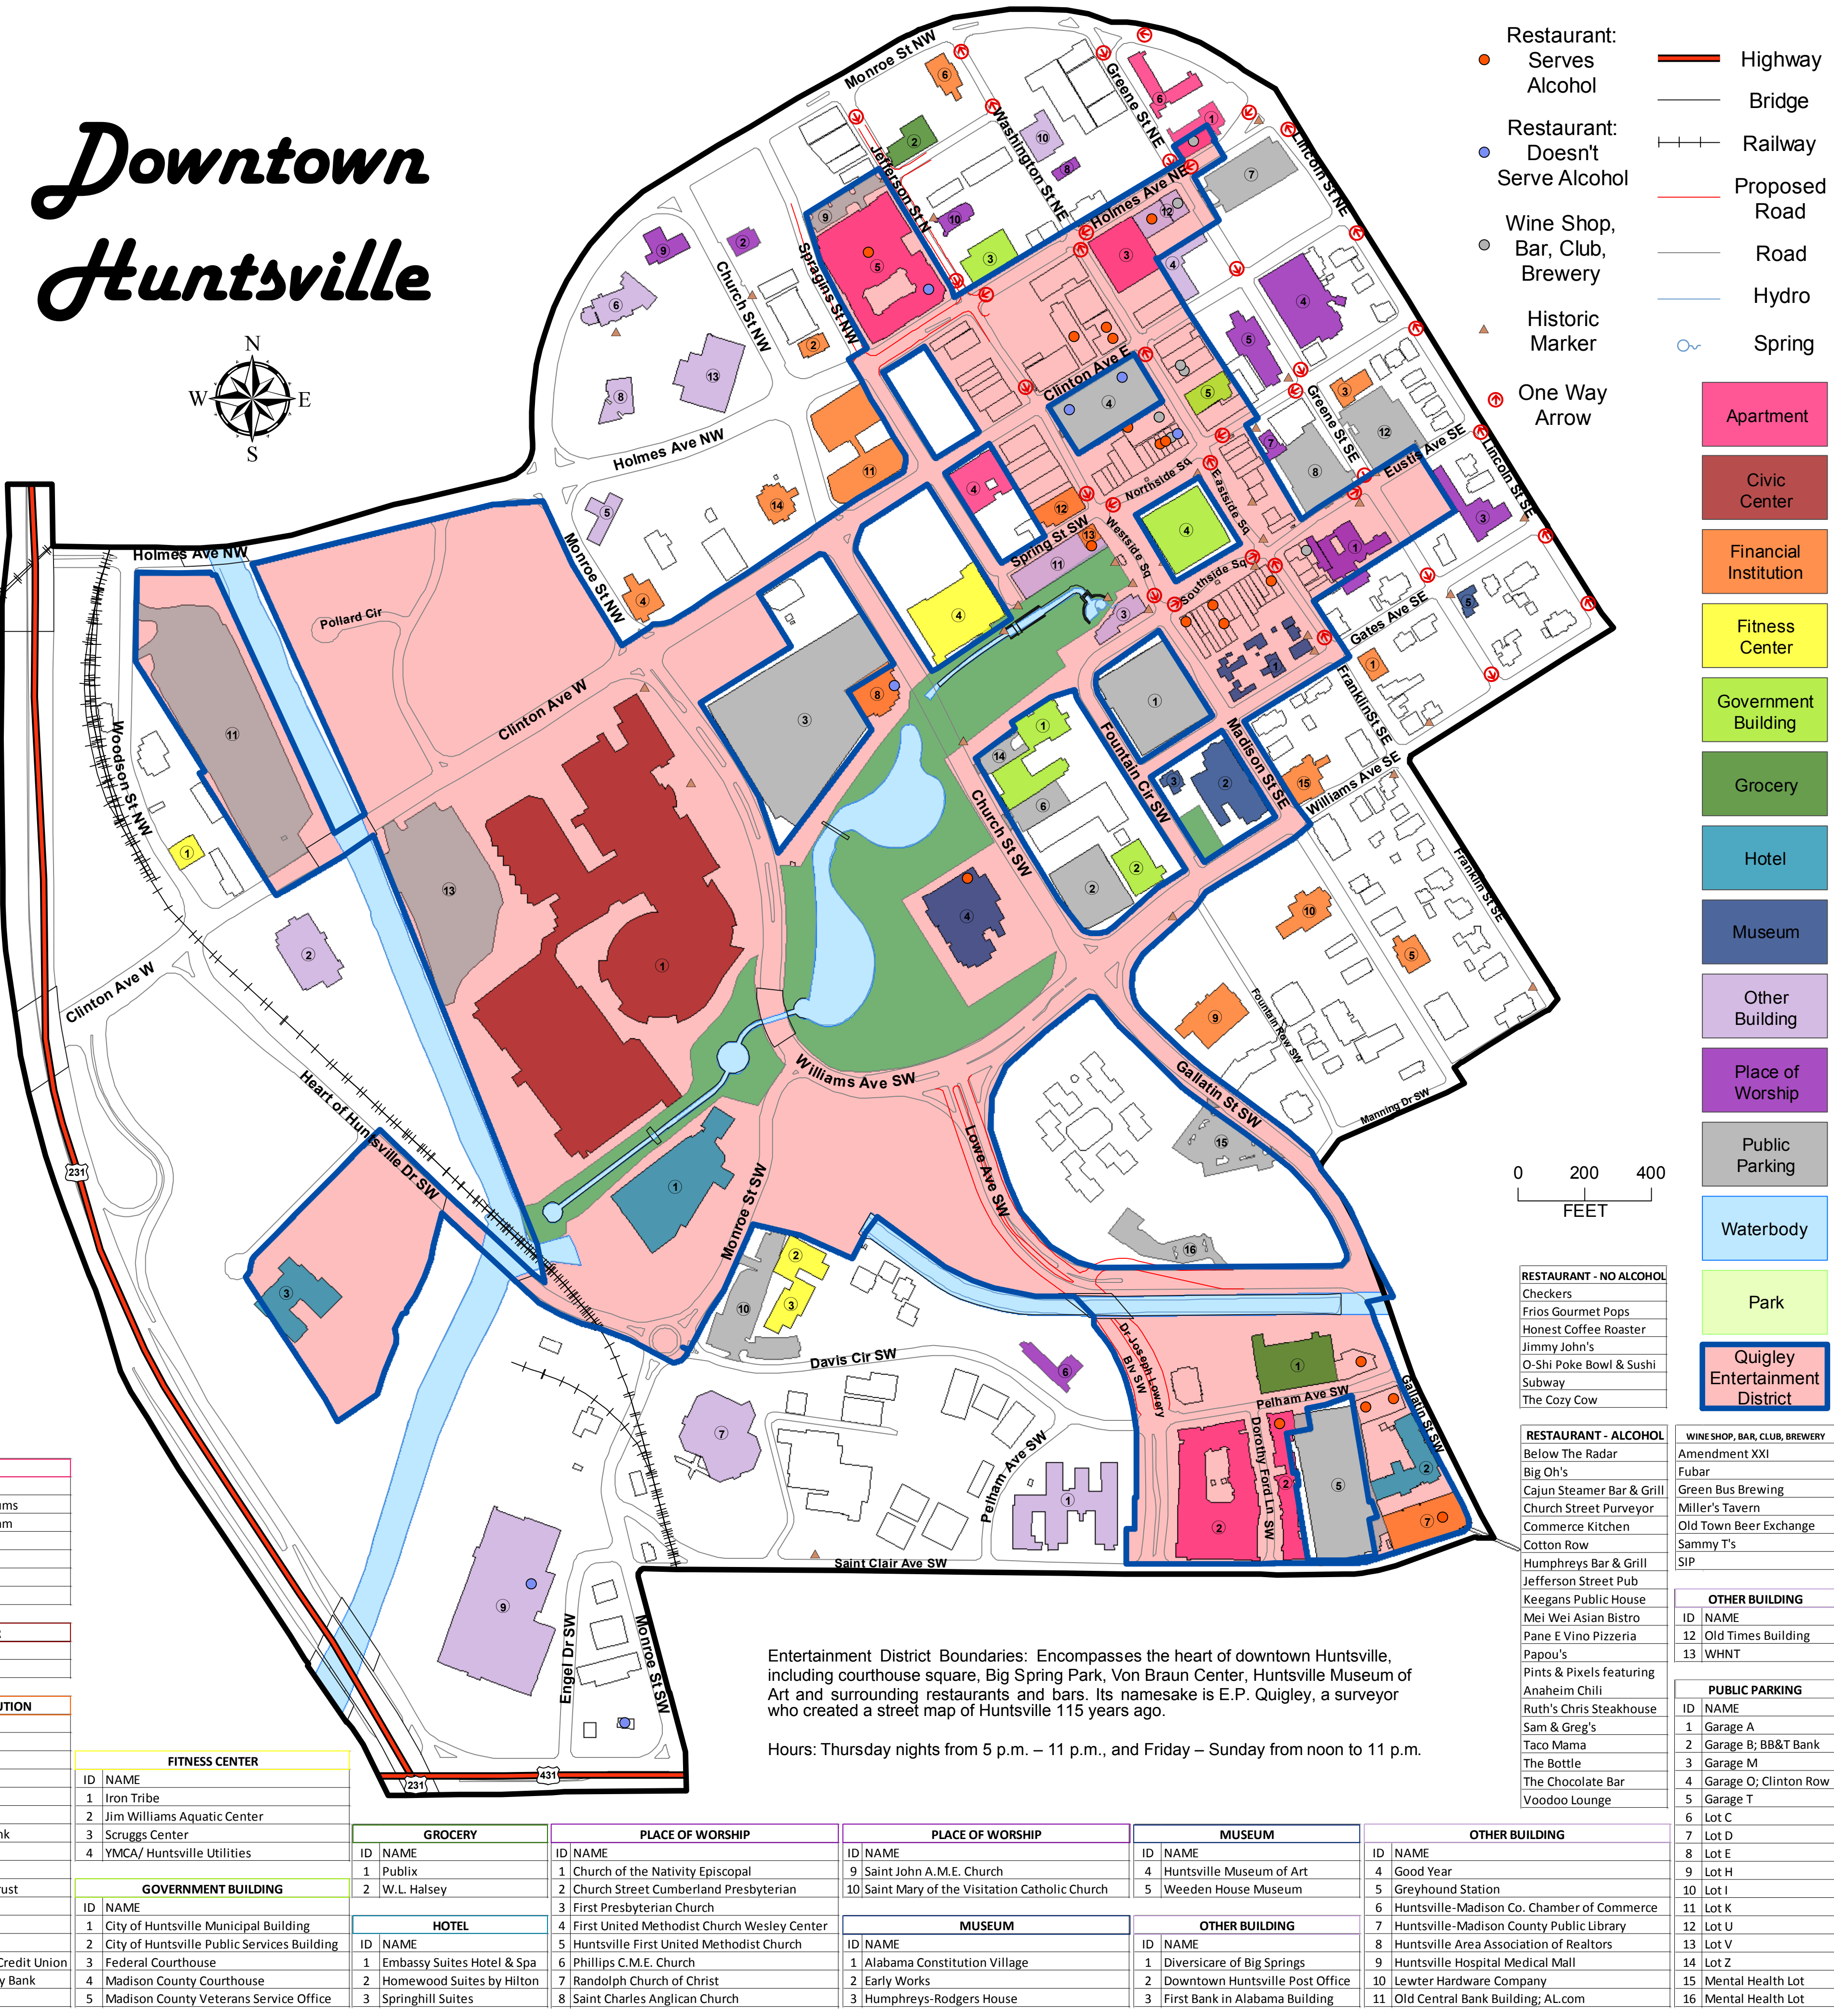

CITY OF HUNTSVILLE ENTERTAINMENT DISTRICTS

Downtown Huntsville

Providence

Butler Green

Overview

Meridian