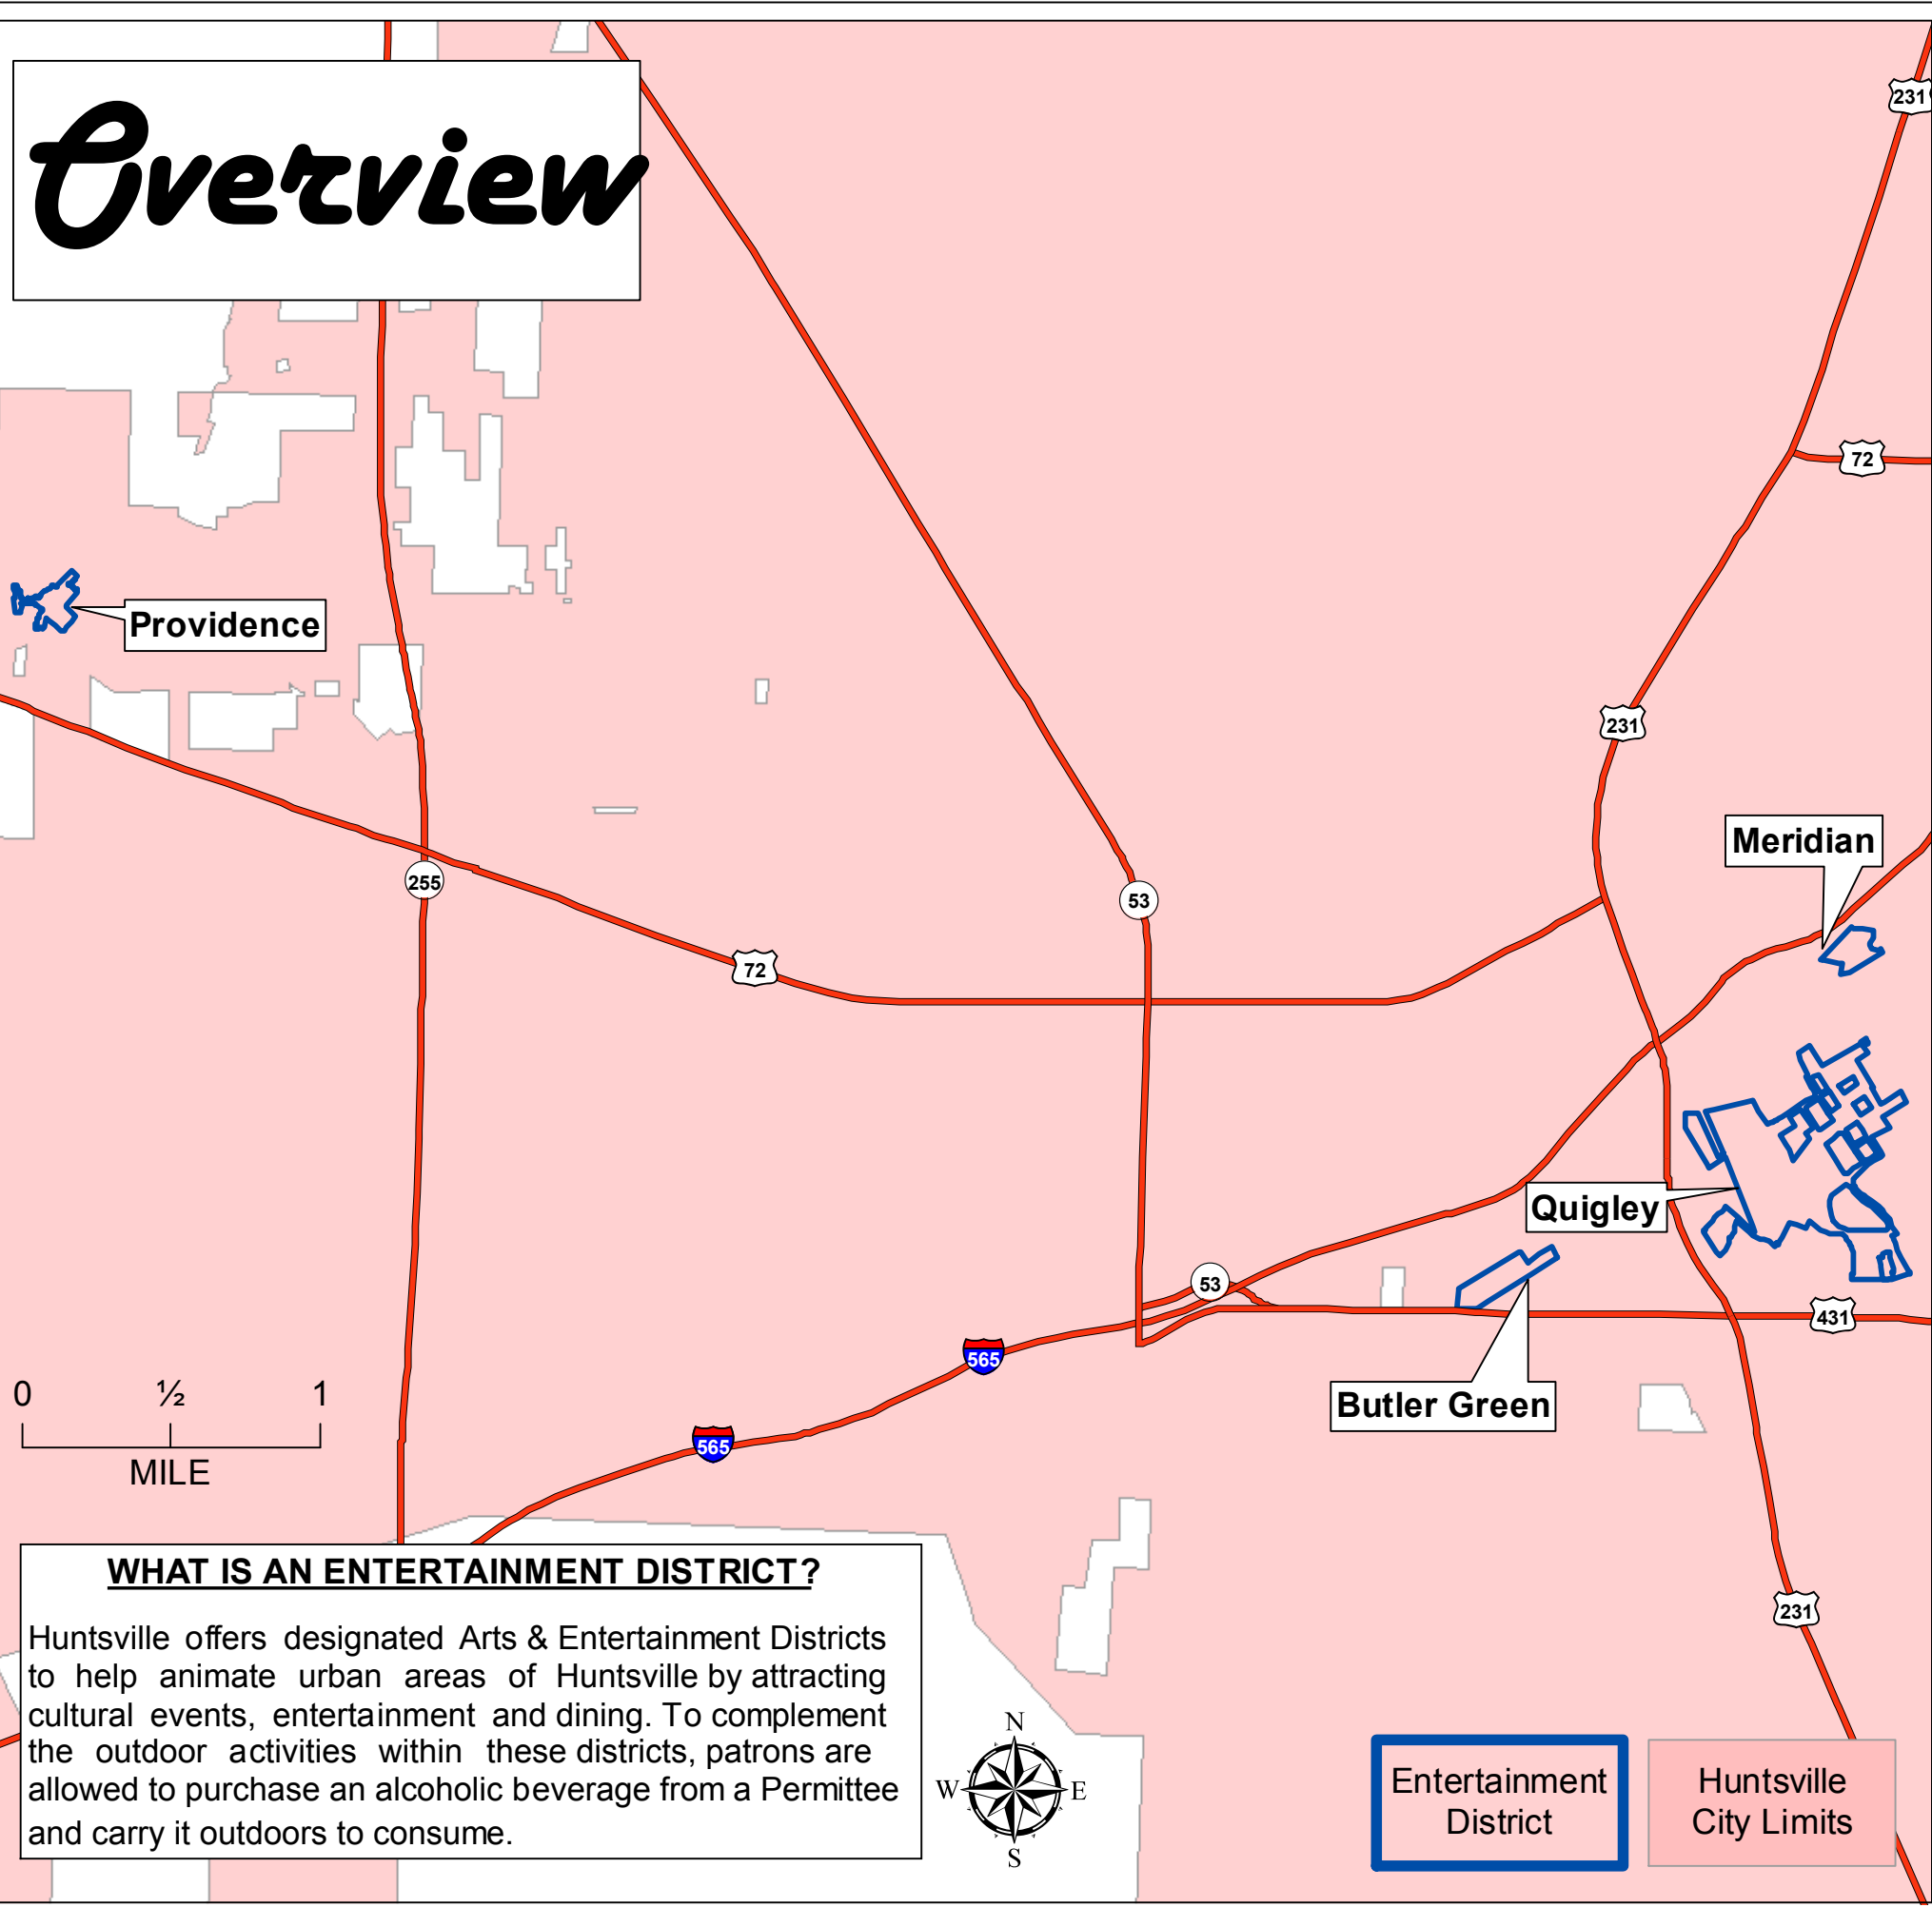

CITY OF HUNTSVILLE ENTERTAINMENT DISTRICTS

Downtown Huntsville

Providence

Butler Green

Overview

Meridian