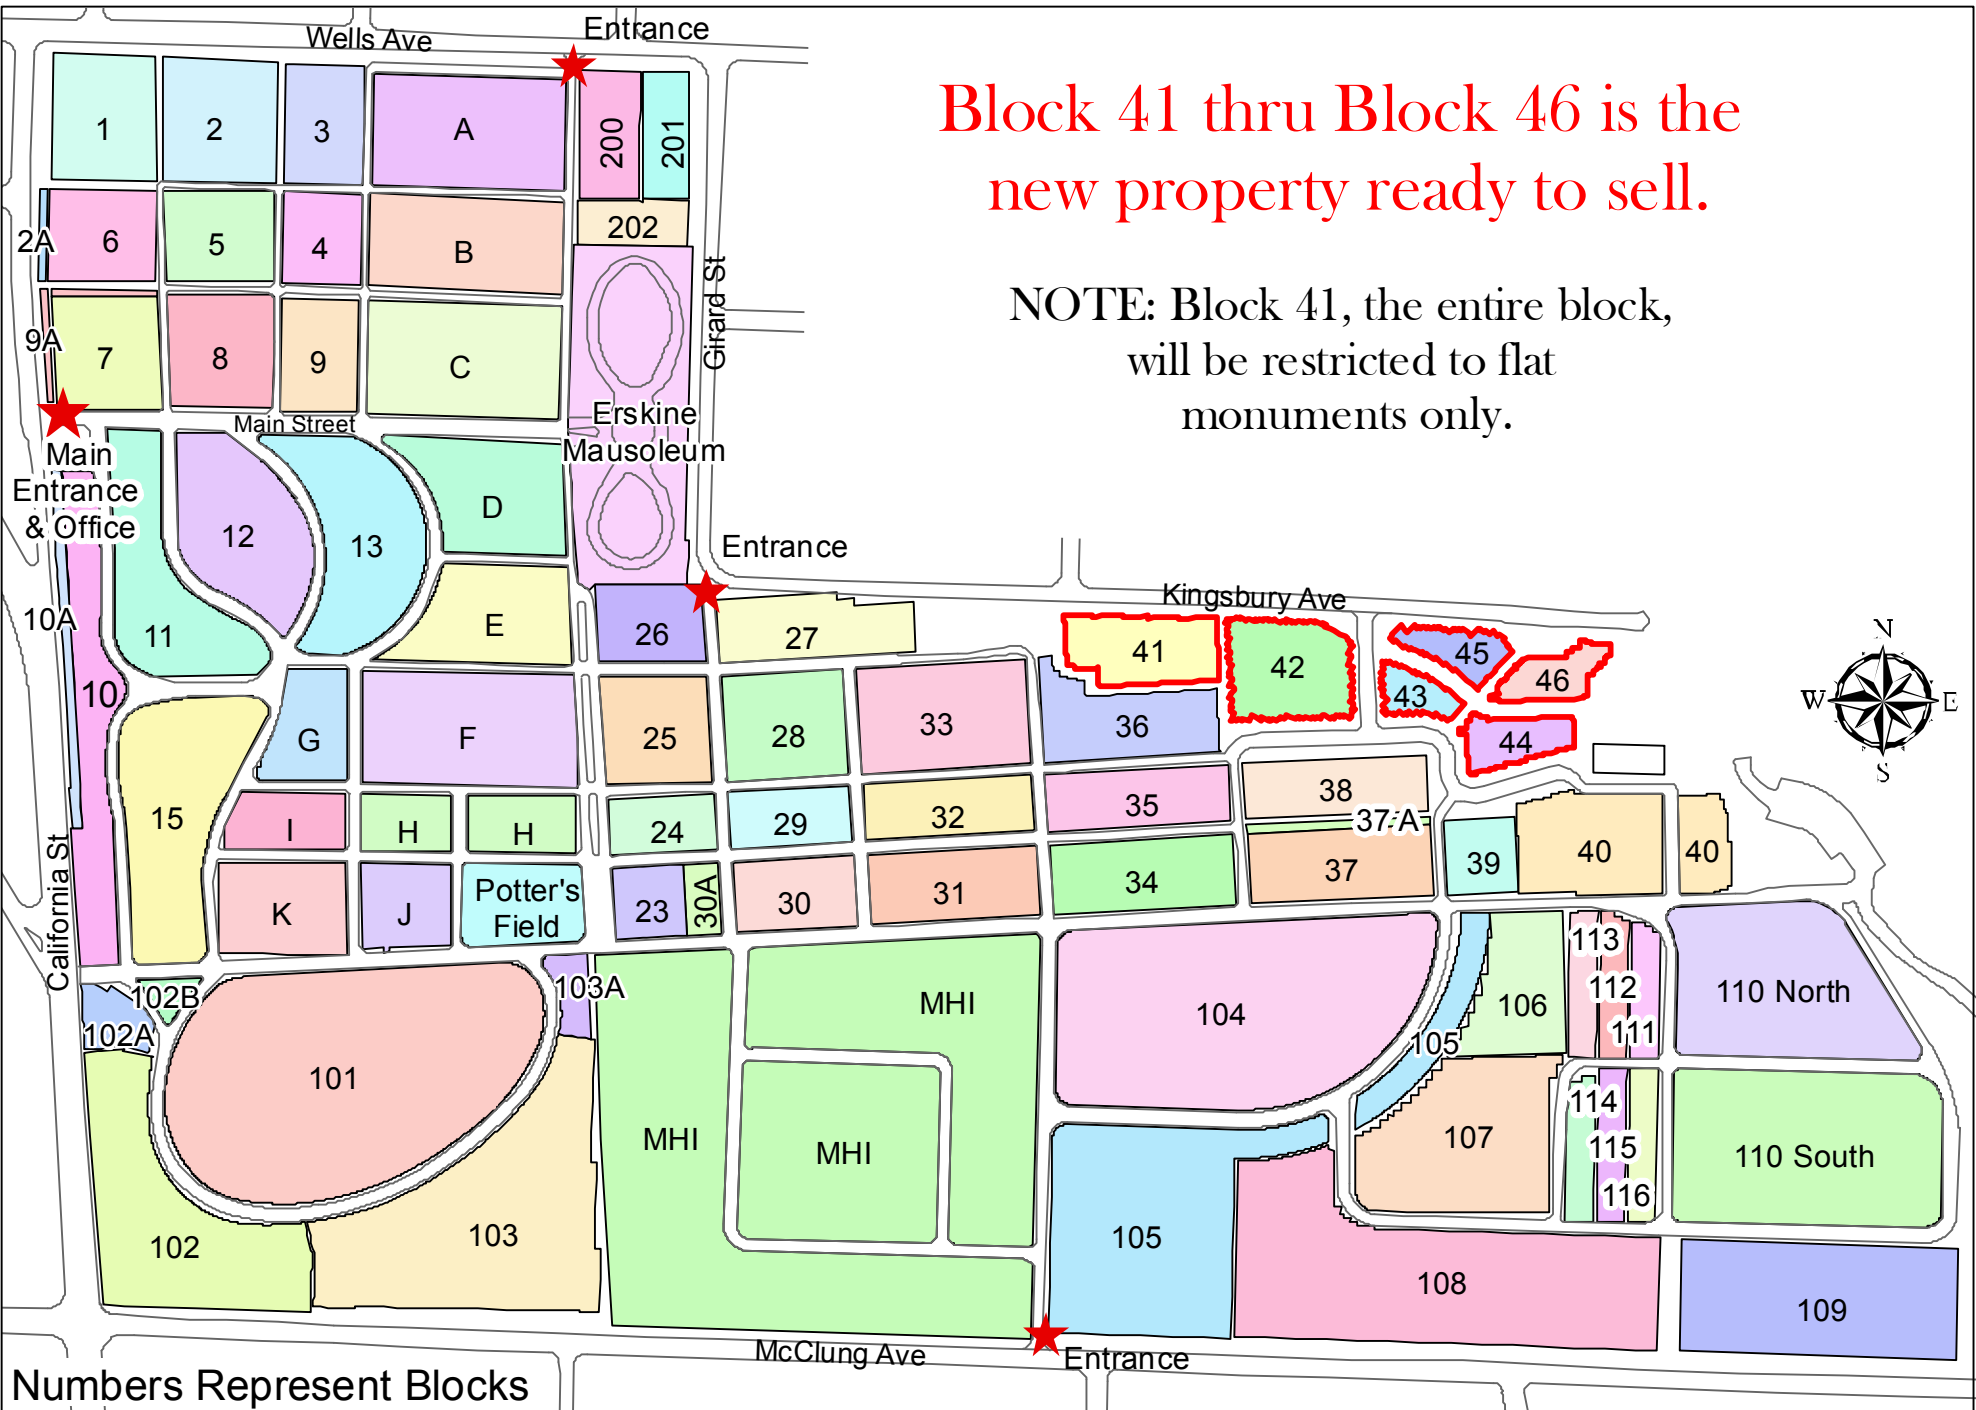

Maple Hill Cemetery Layout

Block 41 thru Block 46 is the new property ready to sell.

NOTE: Block 41, the entire block, will be restricted to flat monuments only.

Numbers Represent Blocks